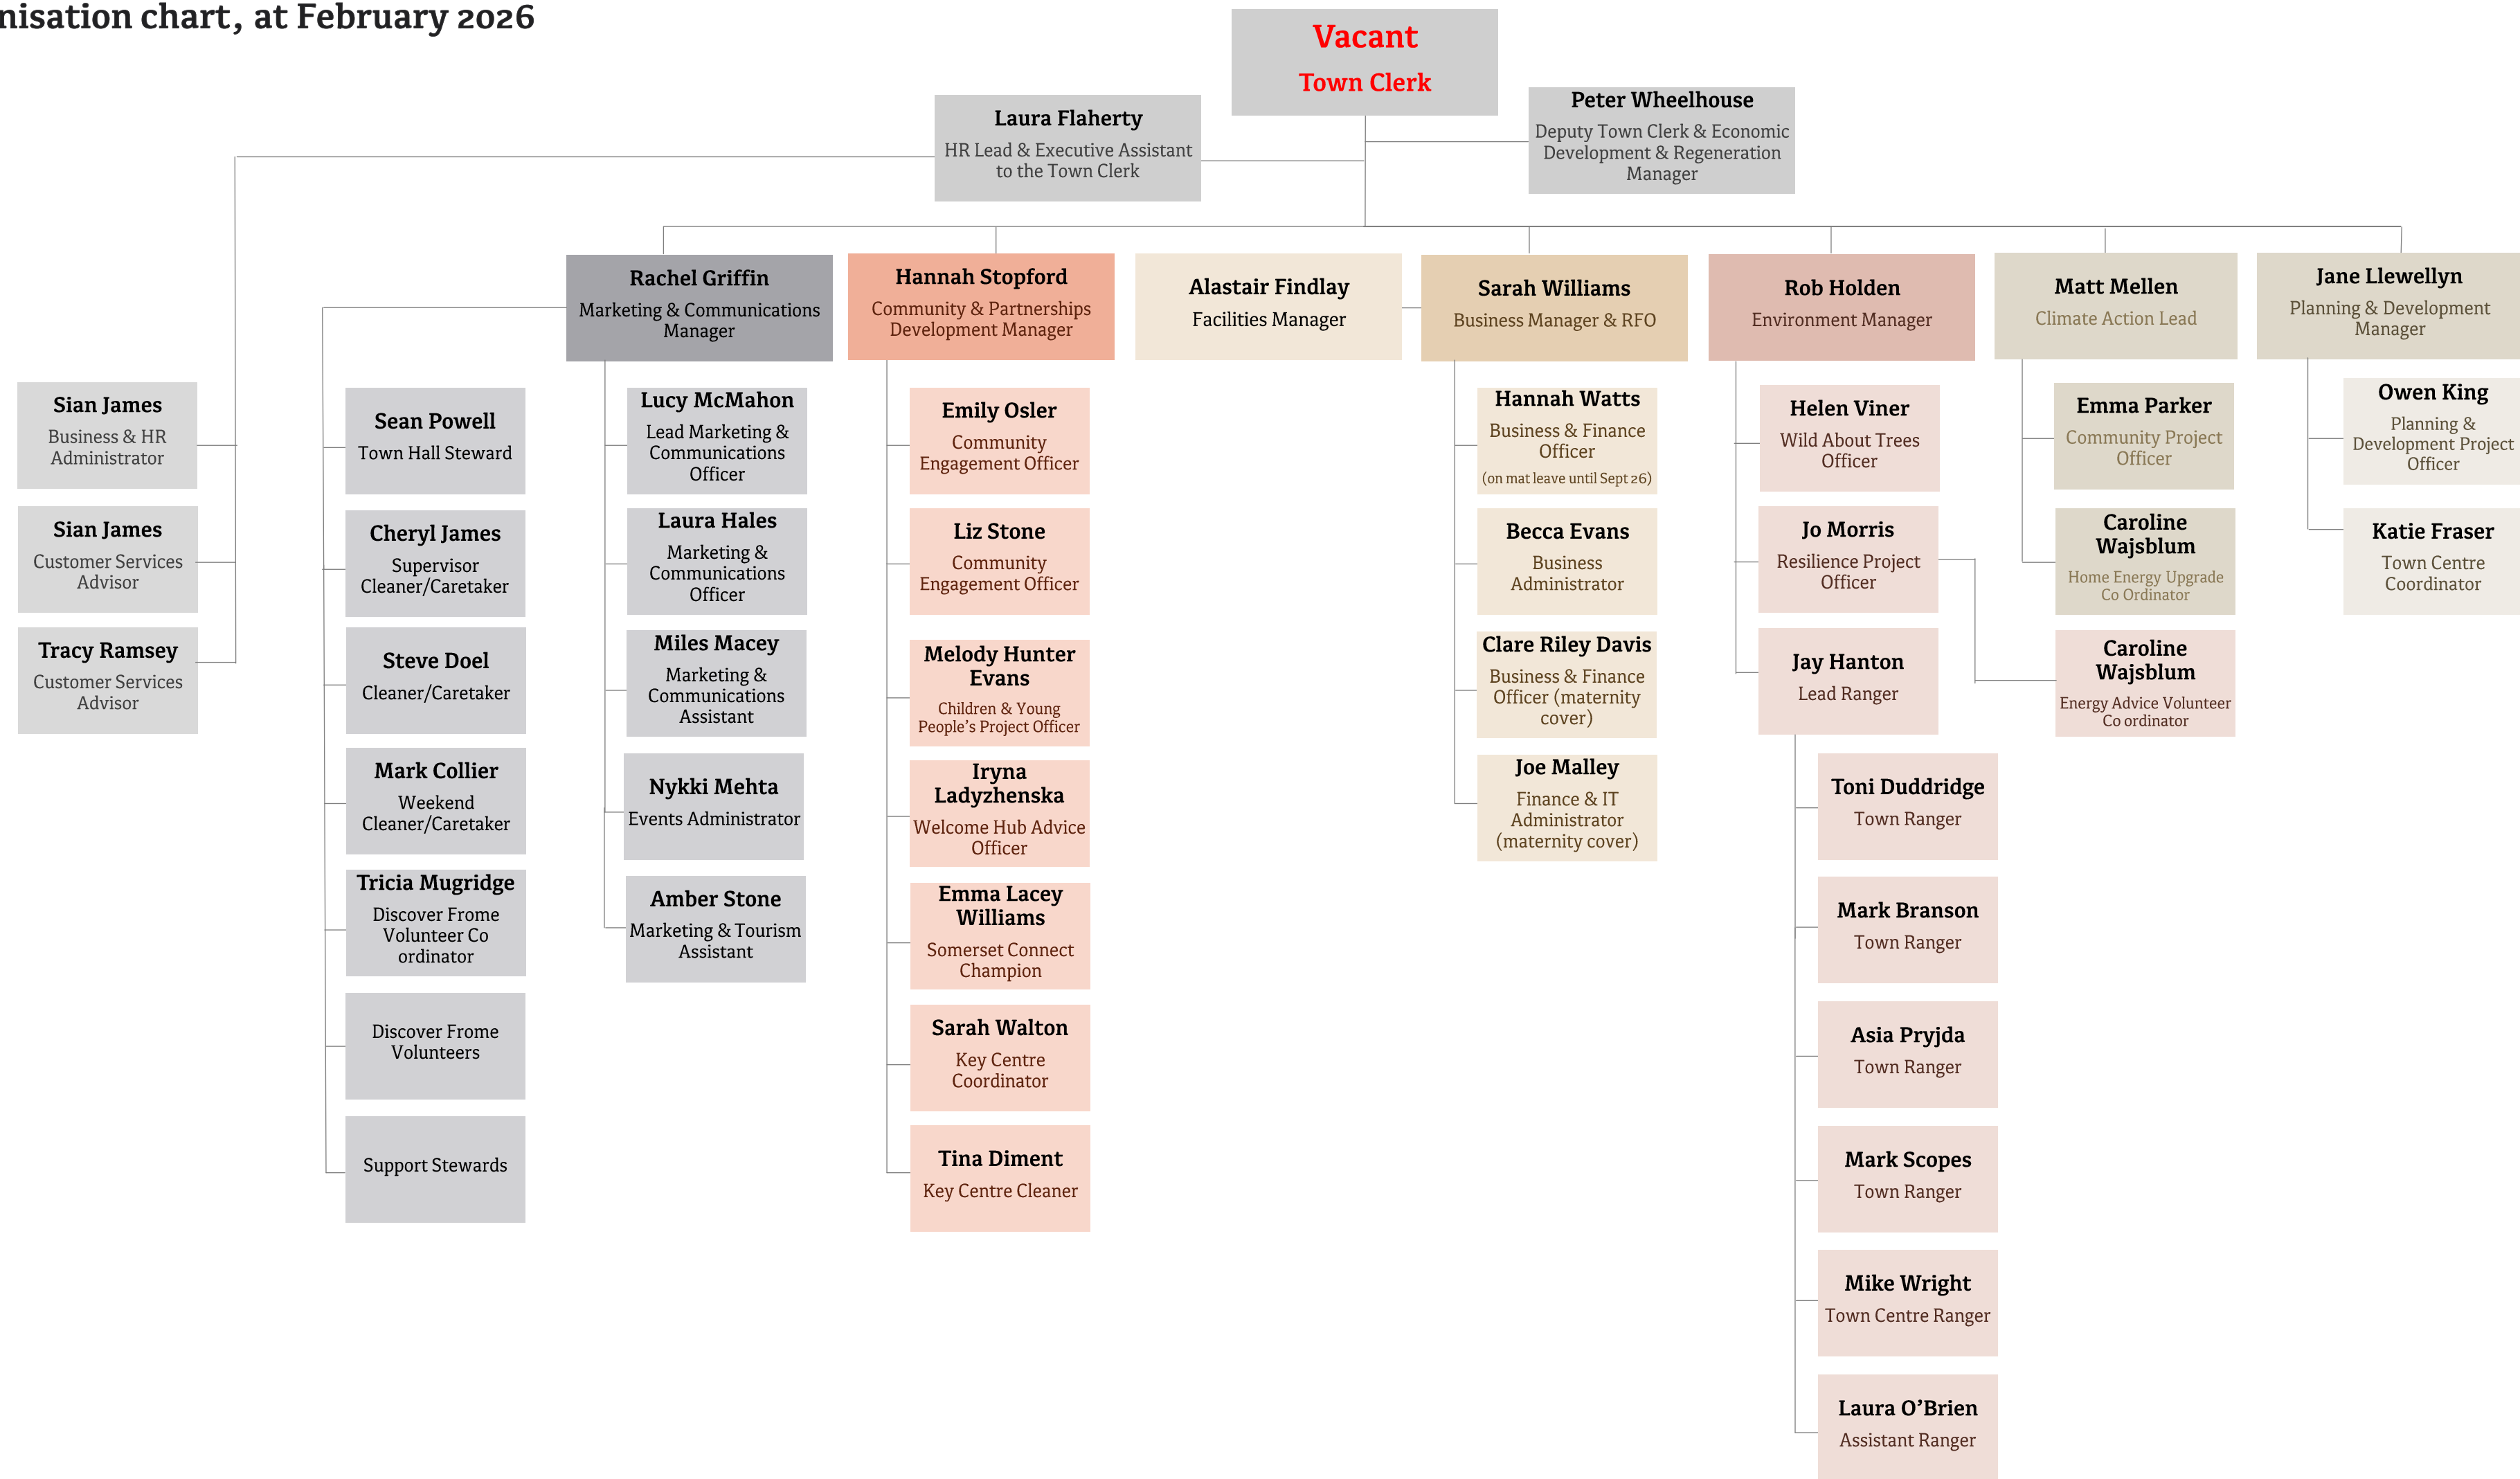

Frome Town Council

Organisation chart, at February 2026

NB. Job roles listed in red are in the process of being recruited for or are currently vacant.