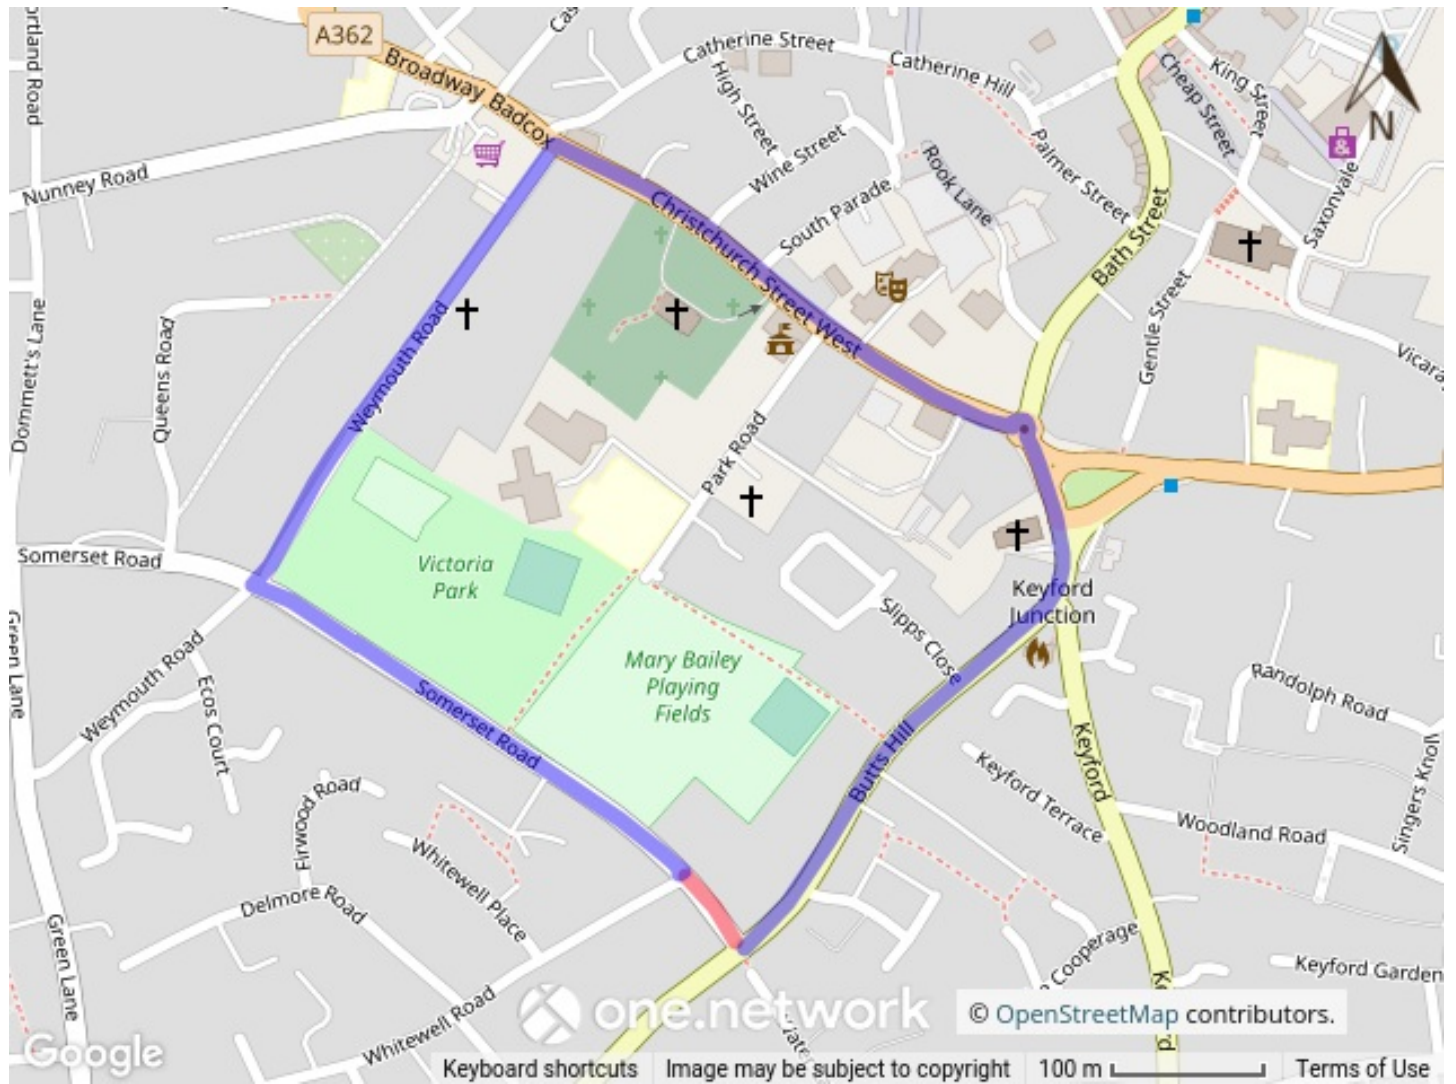

Somerset County Council

Mendip District

Parish of Frome

Temporary Closure of Somerset Road

Somerset County Council in exercise of its powers under Section 14 (1) of the Road Traffic Regulation Act 1984 as amended, have made an Order prohibiting all traffic from proceeding along;
Somerset Road - from the junction with The Butts, north westwards for a distance of 54 metres

Somerset Road, Frome

Red = Road Closure Purple = Diversion Route

Map data © [Google Terms of Use](#)

USRN: 25006025 SCALE: Not to scale
© Crown Copyright and Database Right (2020) Ordnance Survey 100038382