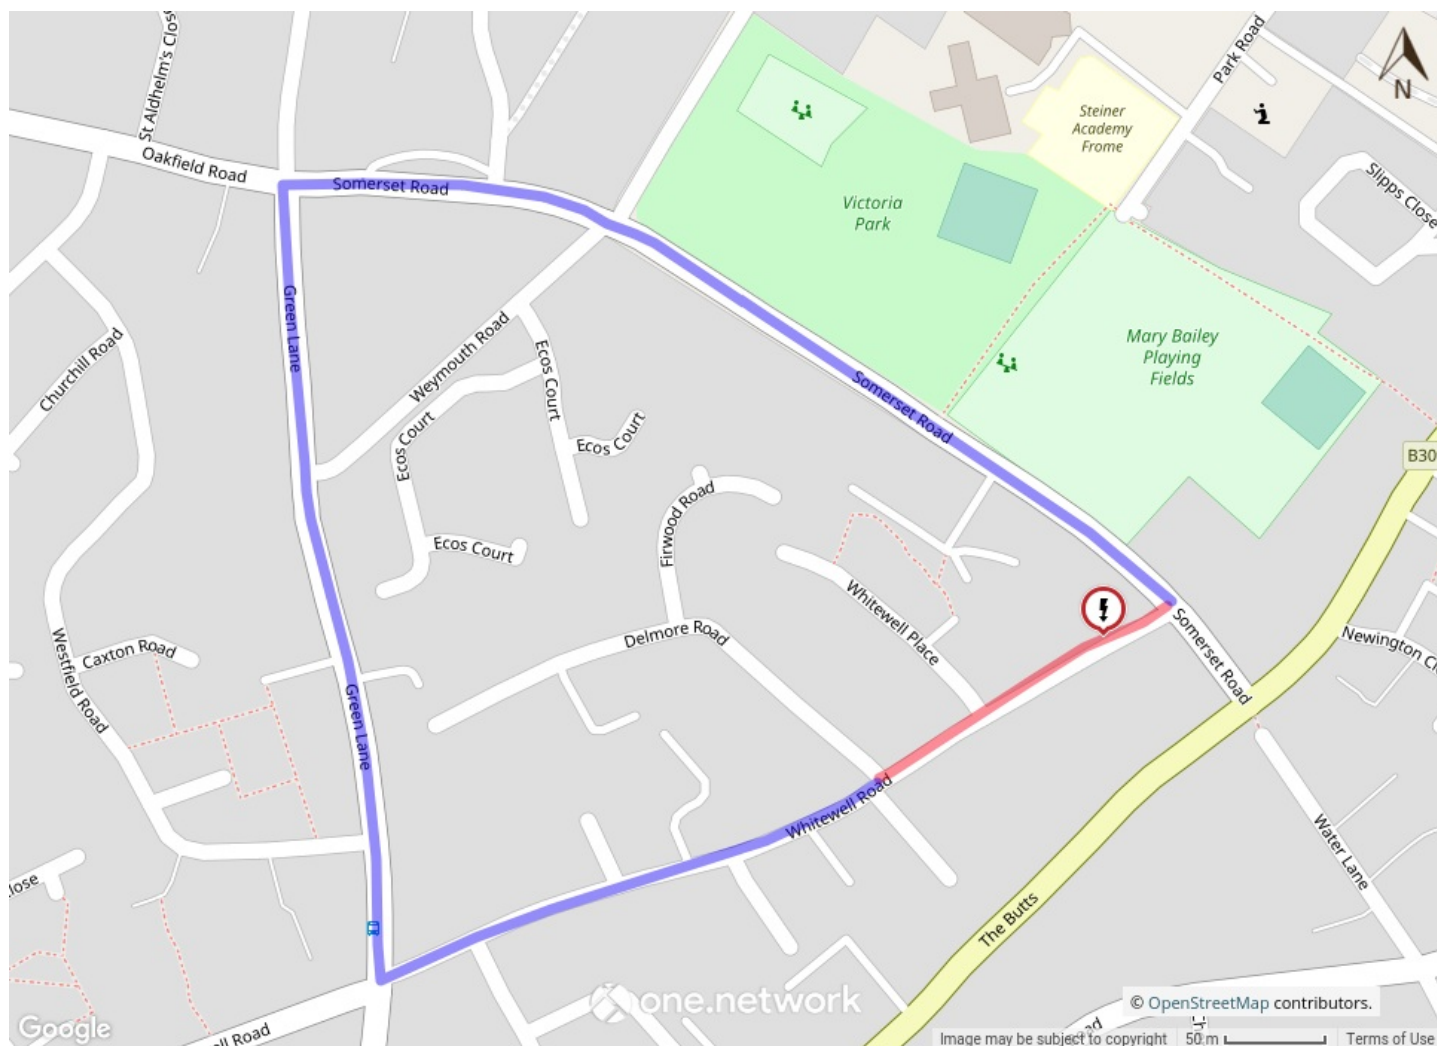

Somerset County Council

District of Mendip

Parish of Frome

Temporary Closure of Whitewell Road, Frome

Somerset County Council in exercise of its powers under Section 14 (1) of the Road Traffic Regulation Act 1984 as amended, have made an Order prohibiting all traffic from proceeding along **Whitewell Road** for a distance of **169 metres**.

Please visit www.one.network for further information on the alternative route.

For information about the works being carried out please contact **Scottish and Southern Power Distribution** on 07825 015 850 quoting the reference number ttro448520.

Patrick Flaherty
Chief Executive
Dated: 17th June 2021

Whitewell Road, Frome

Red = Road Closure Purple = Diversion Route

USRN: 25004629 SCALE: Not to scale
© Crown Copyright and Database Right (2020) Ordnance Survey 100038382