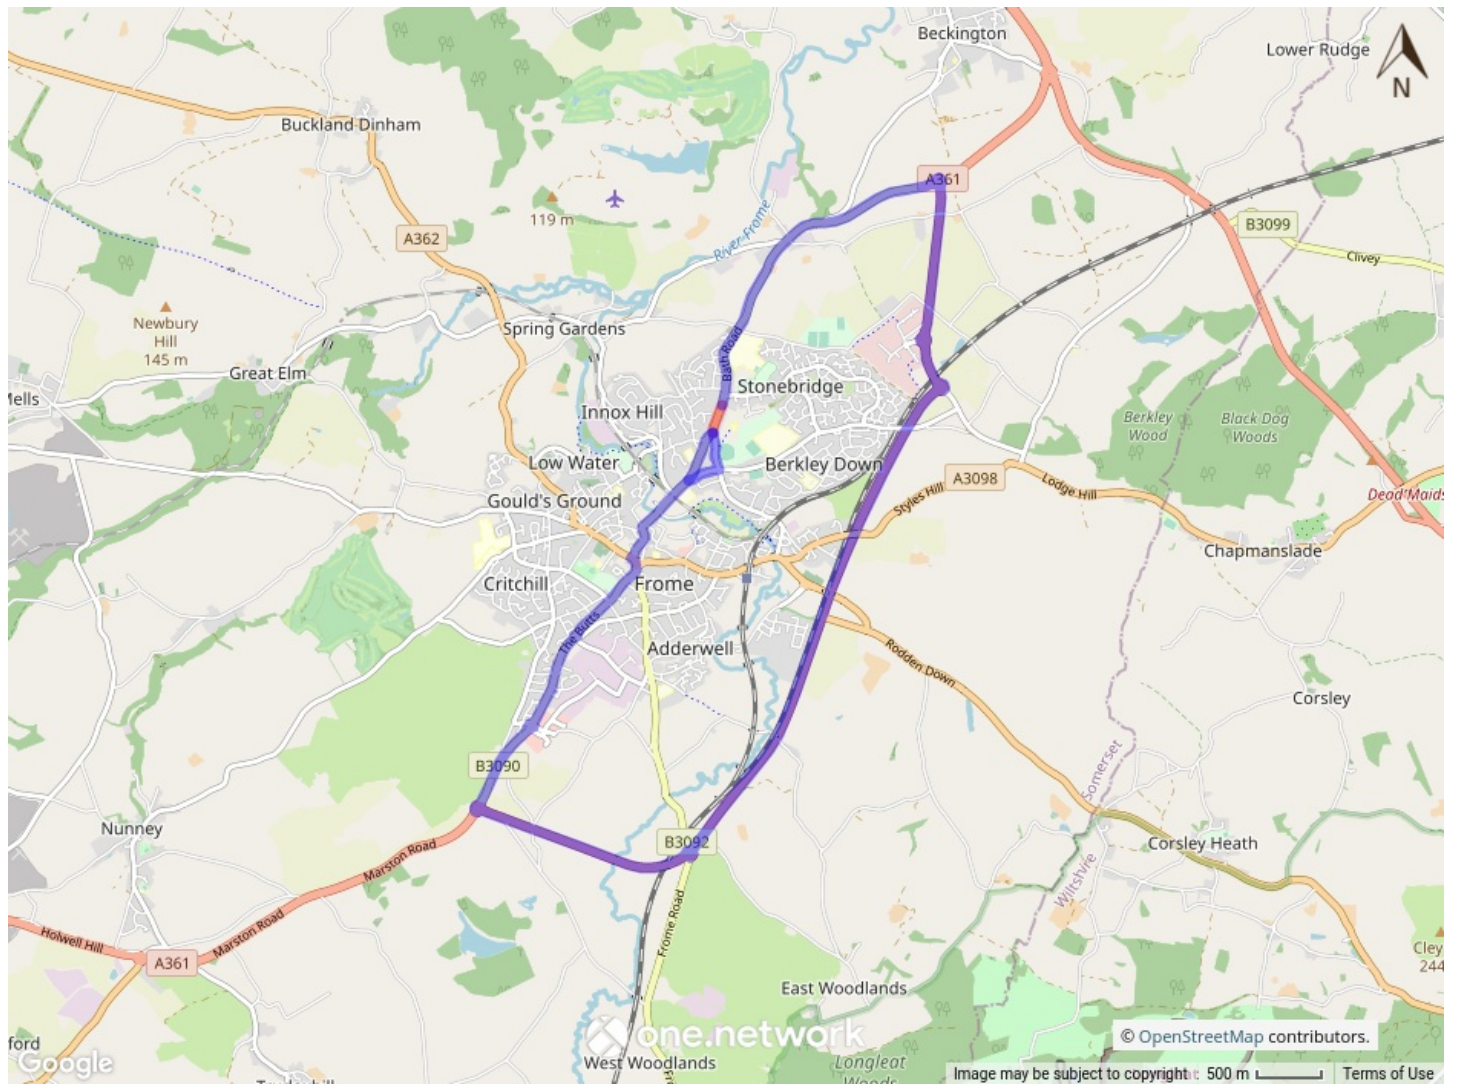

Somerset County Council

District of Mendip

Parish of Frome

Temporary Closure of Bath Road, Frome

Somerset County Council in exercise of its powers under Section 14 (1) of the Road Traffic Regulation Act 1984 as amended, have made an Order prohibiting all traffic from proceeding along **Bath Road** for a distance of **221.00 metres**.

This Order will enable **Somerset Highways to carry out drainage works**.

The Order becomes effective on 01 April 2021 and will remain in force for eighteen months. The works are expected to commence on **6th April 2021** until **26th April 2021** between the hours of **(00:00 - 23:59)** for a total of **21 days**.

Please visit www.one.network for further information on the alternative route.

For information about the works being carried out please contact **Somerset Highways** on 0300 123 2224 quoting the reference number ttro421341ME - SH - Bath Road, Frome.

Patrick Flaherty
Chief Executive
Dated: 01 April 2021

Bath Road, Frome

Red = Road Closure Purple = Diversion Route

USRN: 25004270 SCALE: Not to scale
© Crown Copyright and Database Right (2020) Ordnance Survey 100038382