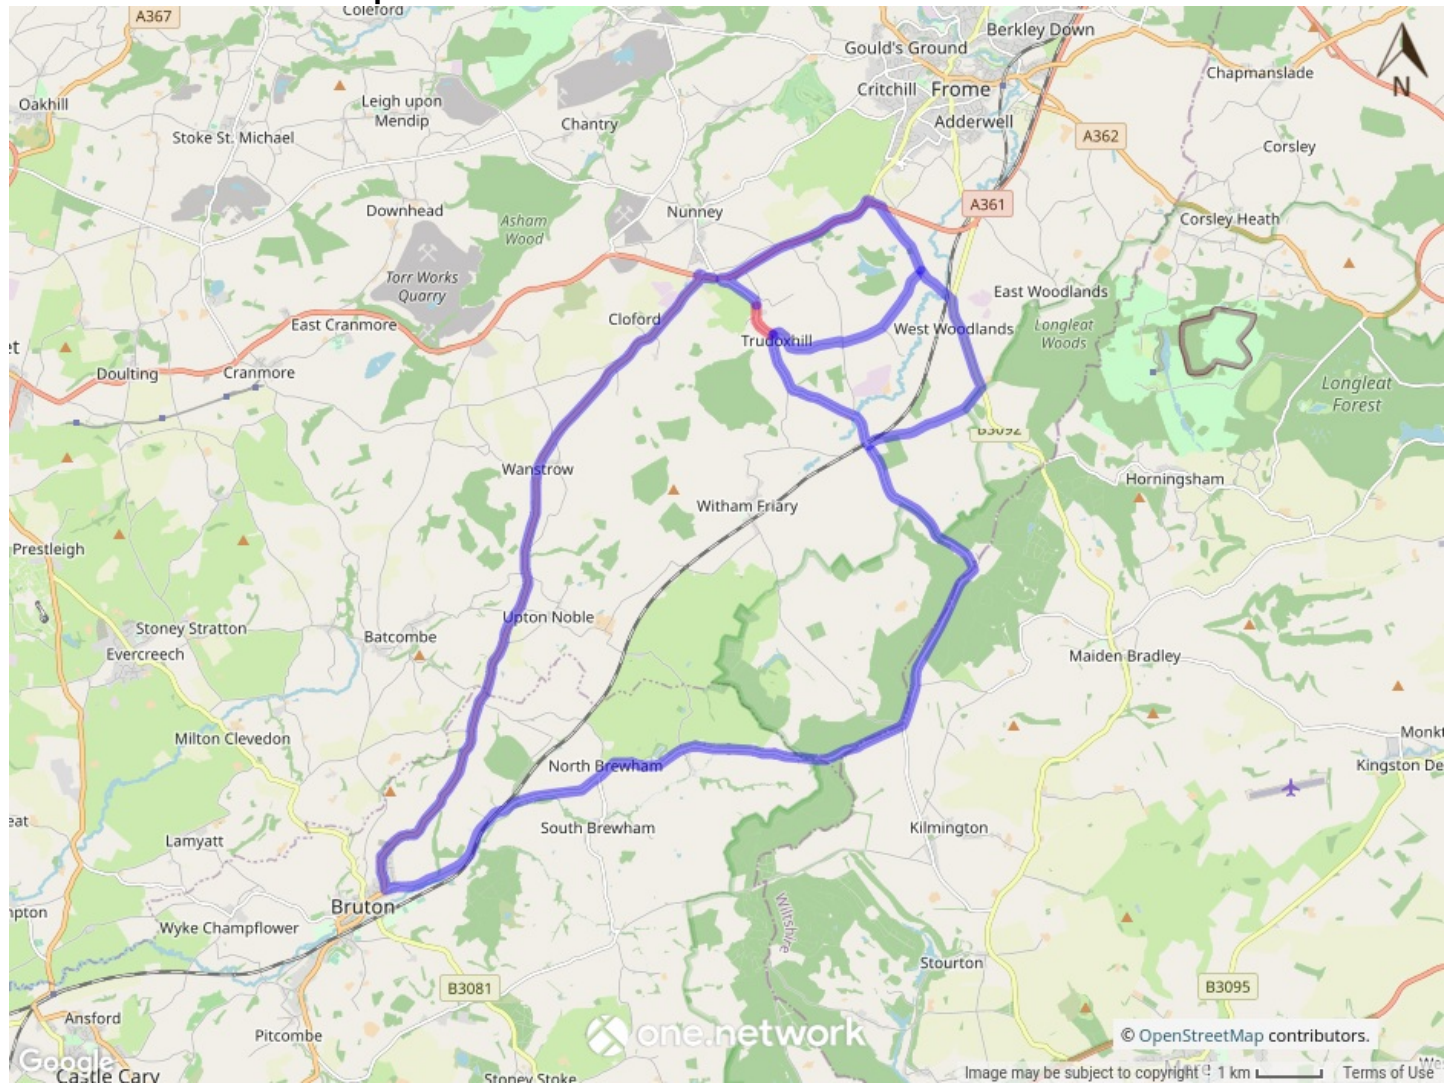

**Somerset County Council**

**District of Mendip**

**Parish of Trudoxhill**

**Temporary Closure of Main Frome Road To Foghamshire Lane, Frome**

Somerset County Council in exercise of its powers under Section 14 (1) of the Road Traffic Regulation Act 1984 as amended, have made an Order prohibiting all traffic from proceeding along **Main Frome Road To Foghamshire Lane** for a distance of **558.00 metres**.

This Order will enable **BT Openreach to carry out new connection works**.

The Order becomes effective on 25 March 2021 and will remain in force for eighteen months. The works are expected to commence on **31st March 2021** until **1st April 2021** between the hours of **(09:30 - 15:30)** for a total of **2 days**.

Please visit [www.one.network](http://www.one.network) for further information on the alternative route.

For information about the works being carried out please contact **BT Openreach** on 0370 0500 792 quoting the reference number ttro422307ME -BT - Main Frome Road to Foghamshire.

# Main Frome Road To Foghamshire Lane, Frome

Red = Road Closure    Purple = Diversion Route

**USRN: 25006247 SCALE: Not to scale**  
**© Crown Copyright and Database Right (2020) Ordnance Survey 100038382**