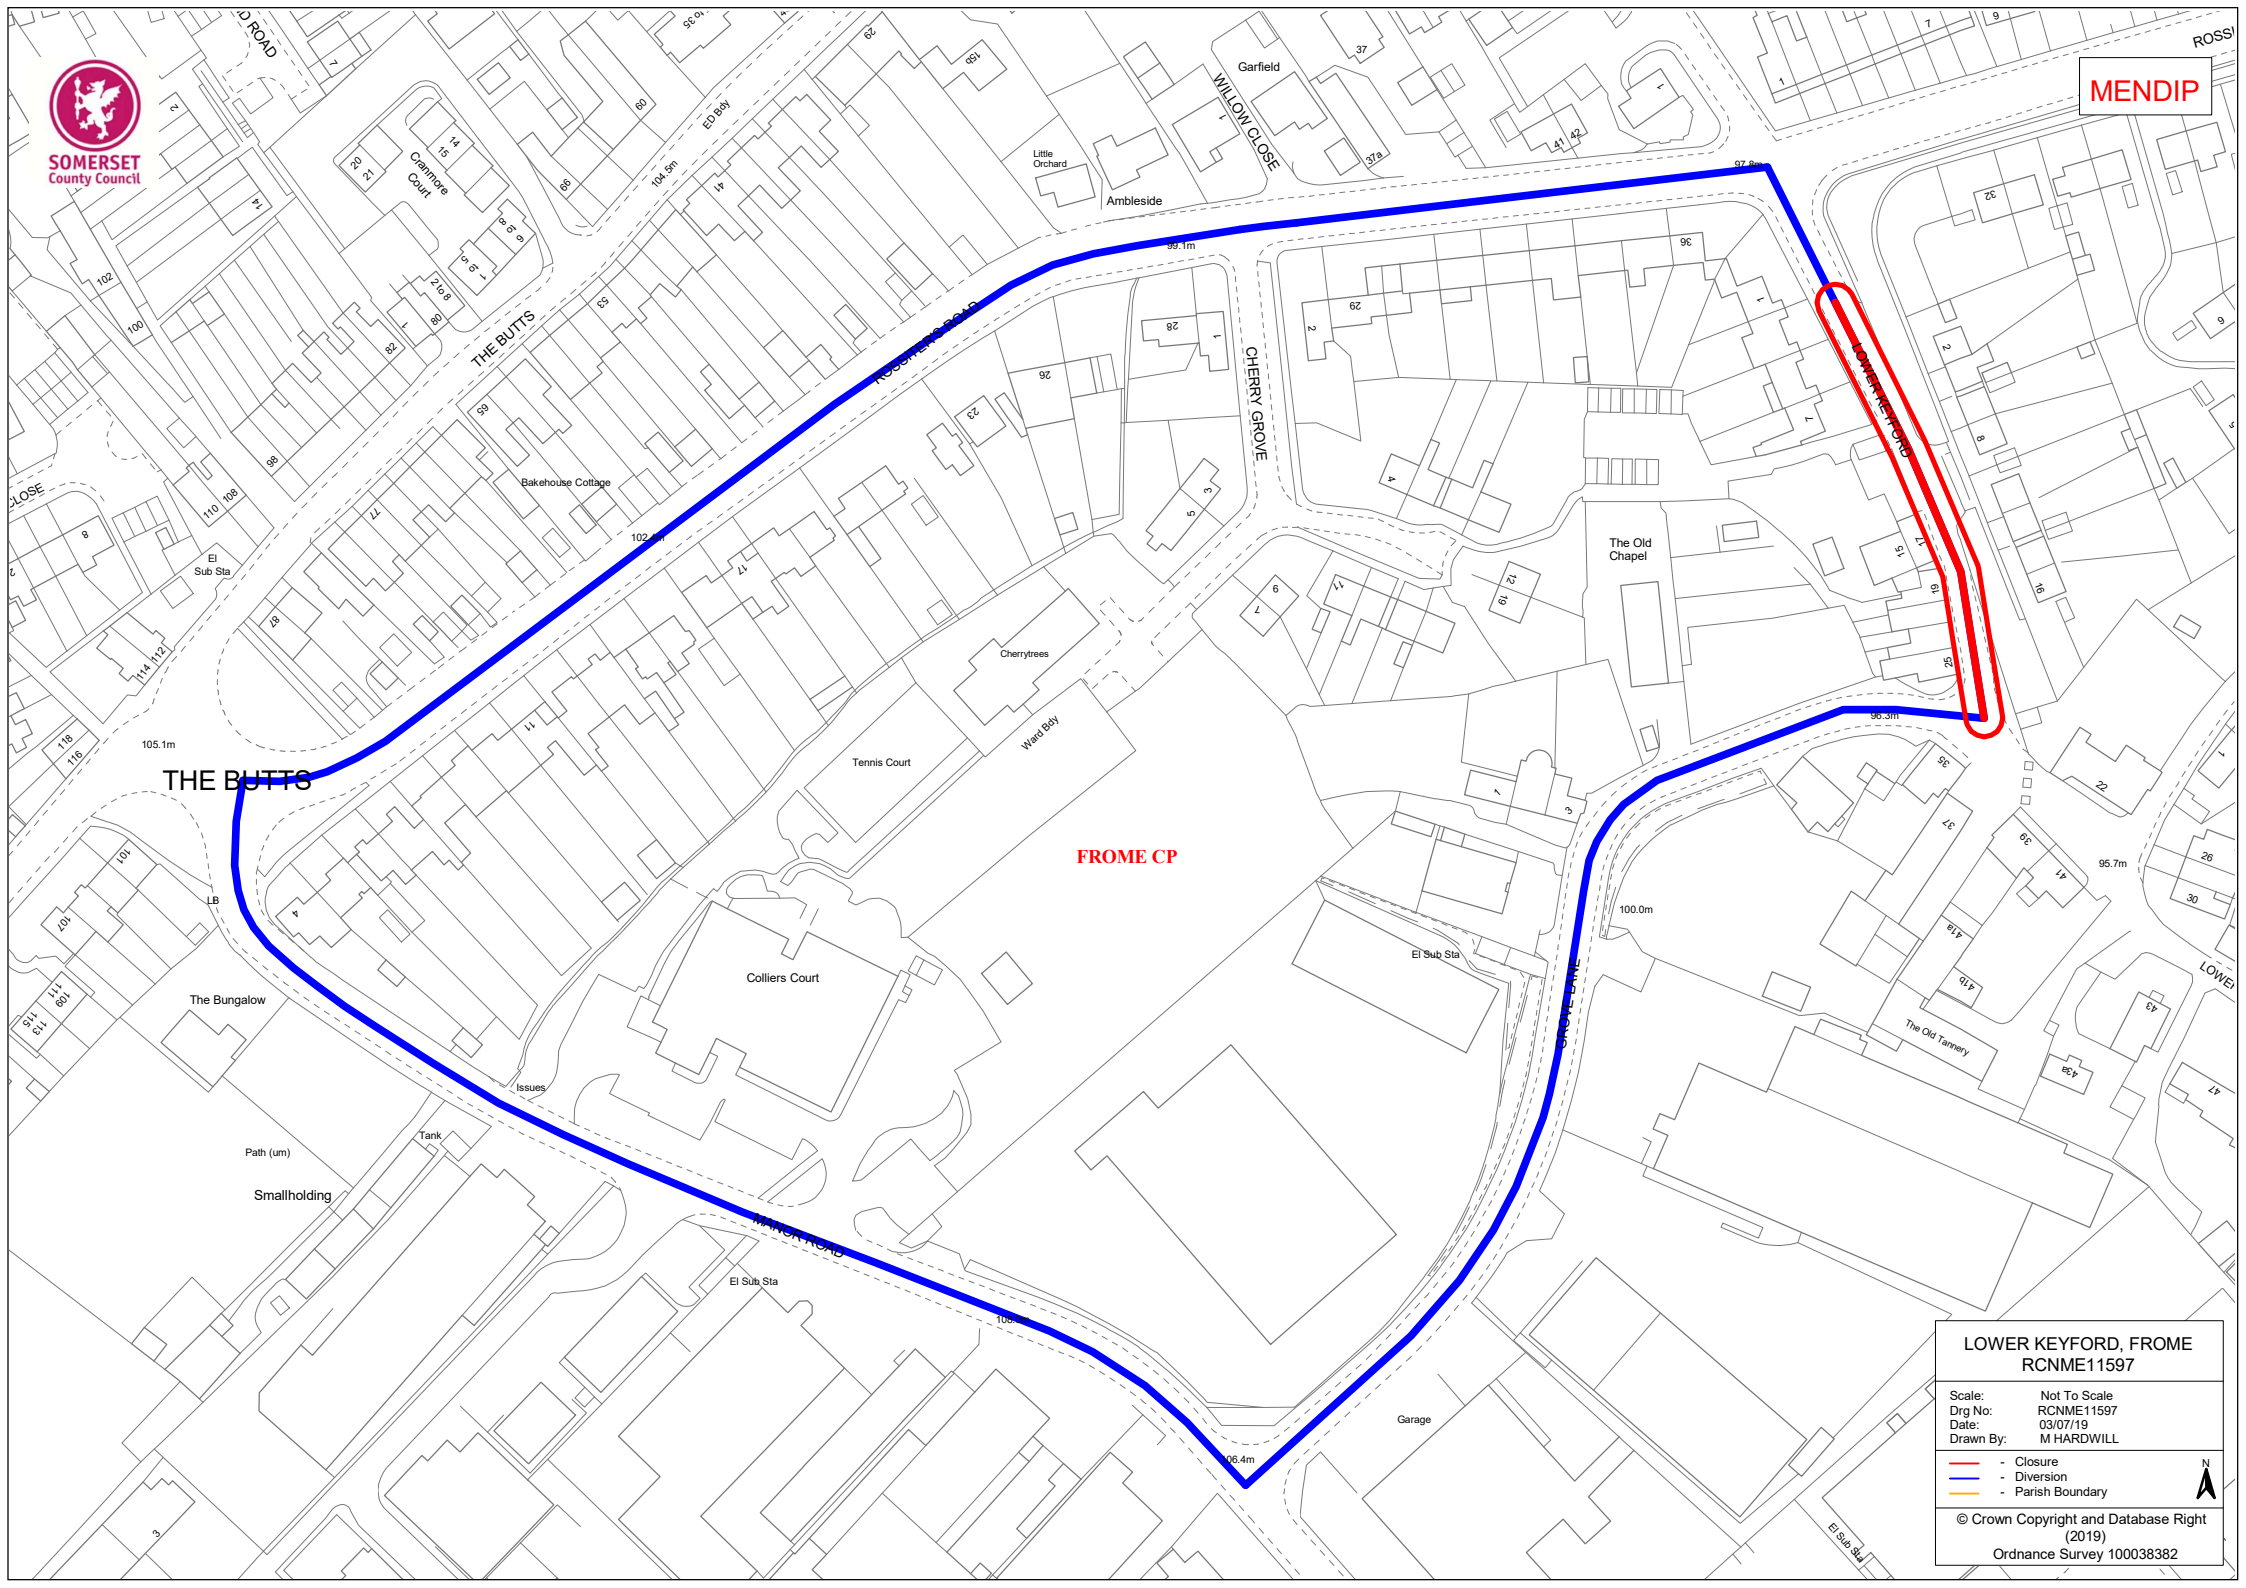

Somerset County Council

District of Mendip

Parish of Frome

Temporary Closure of Lower Keyford

TAKE NOTICE that in pursuance of Section 14(1) of the Road Traffic Regulations Act 1984, as amended by the Road Traffic (Temporary Restrictions) Act 1991, the County Council of Somerset propose to make an Order PROHIBITING ALL TRAFFIC from proceeding along **Lower Keyford** from **the junction with Rossiters Road and Rossiters Hill, southwards** for a total distance of **90 metres**.

This order will enable Somerset Highways to carry out local drainage works

The Order becomes effective on **27 August 2019** and will remain in force for eighteen months. The works are expected to last for **4 days (24hrs)**.

Dated: 08 August 2019

MENDIP

THE BUTTS

FROME CP

LOWER KEYFORD, FROME
RCNME11597

Scale: Not To Scale
Drg No: RCNME11597
Date: 03/07/19
Drawn By: M HARDWILL

- Closure
- Diversion
- Parish Boundary

© Crown Copyright and Database Right
(2019)
Ordnance Survey 100038382