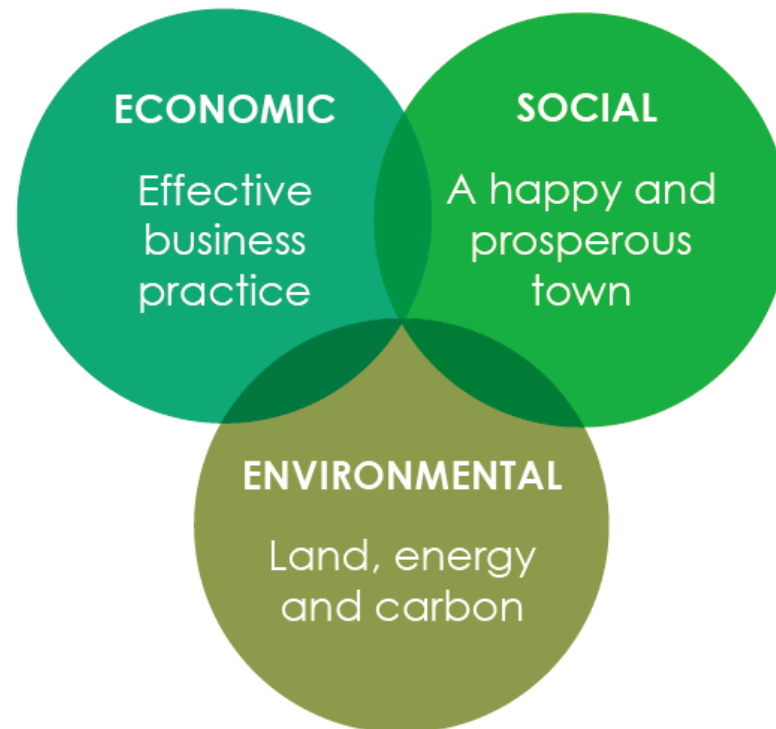

Frome – creating a vibrant and sustainable economy

Peter Wheelhouse & Anna Francis

Economic development – what does it mean in Frome?

Our philosophy

- Balance
 - Local employment
 - Low carbon economy
 - A hub for ethical, sustainable and socially engaged businesses – where businesses support each other and the community