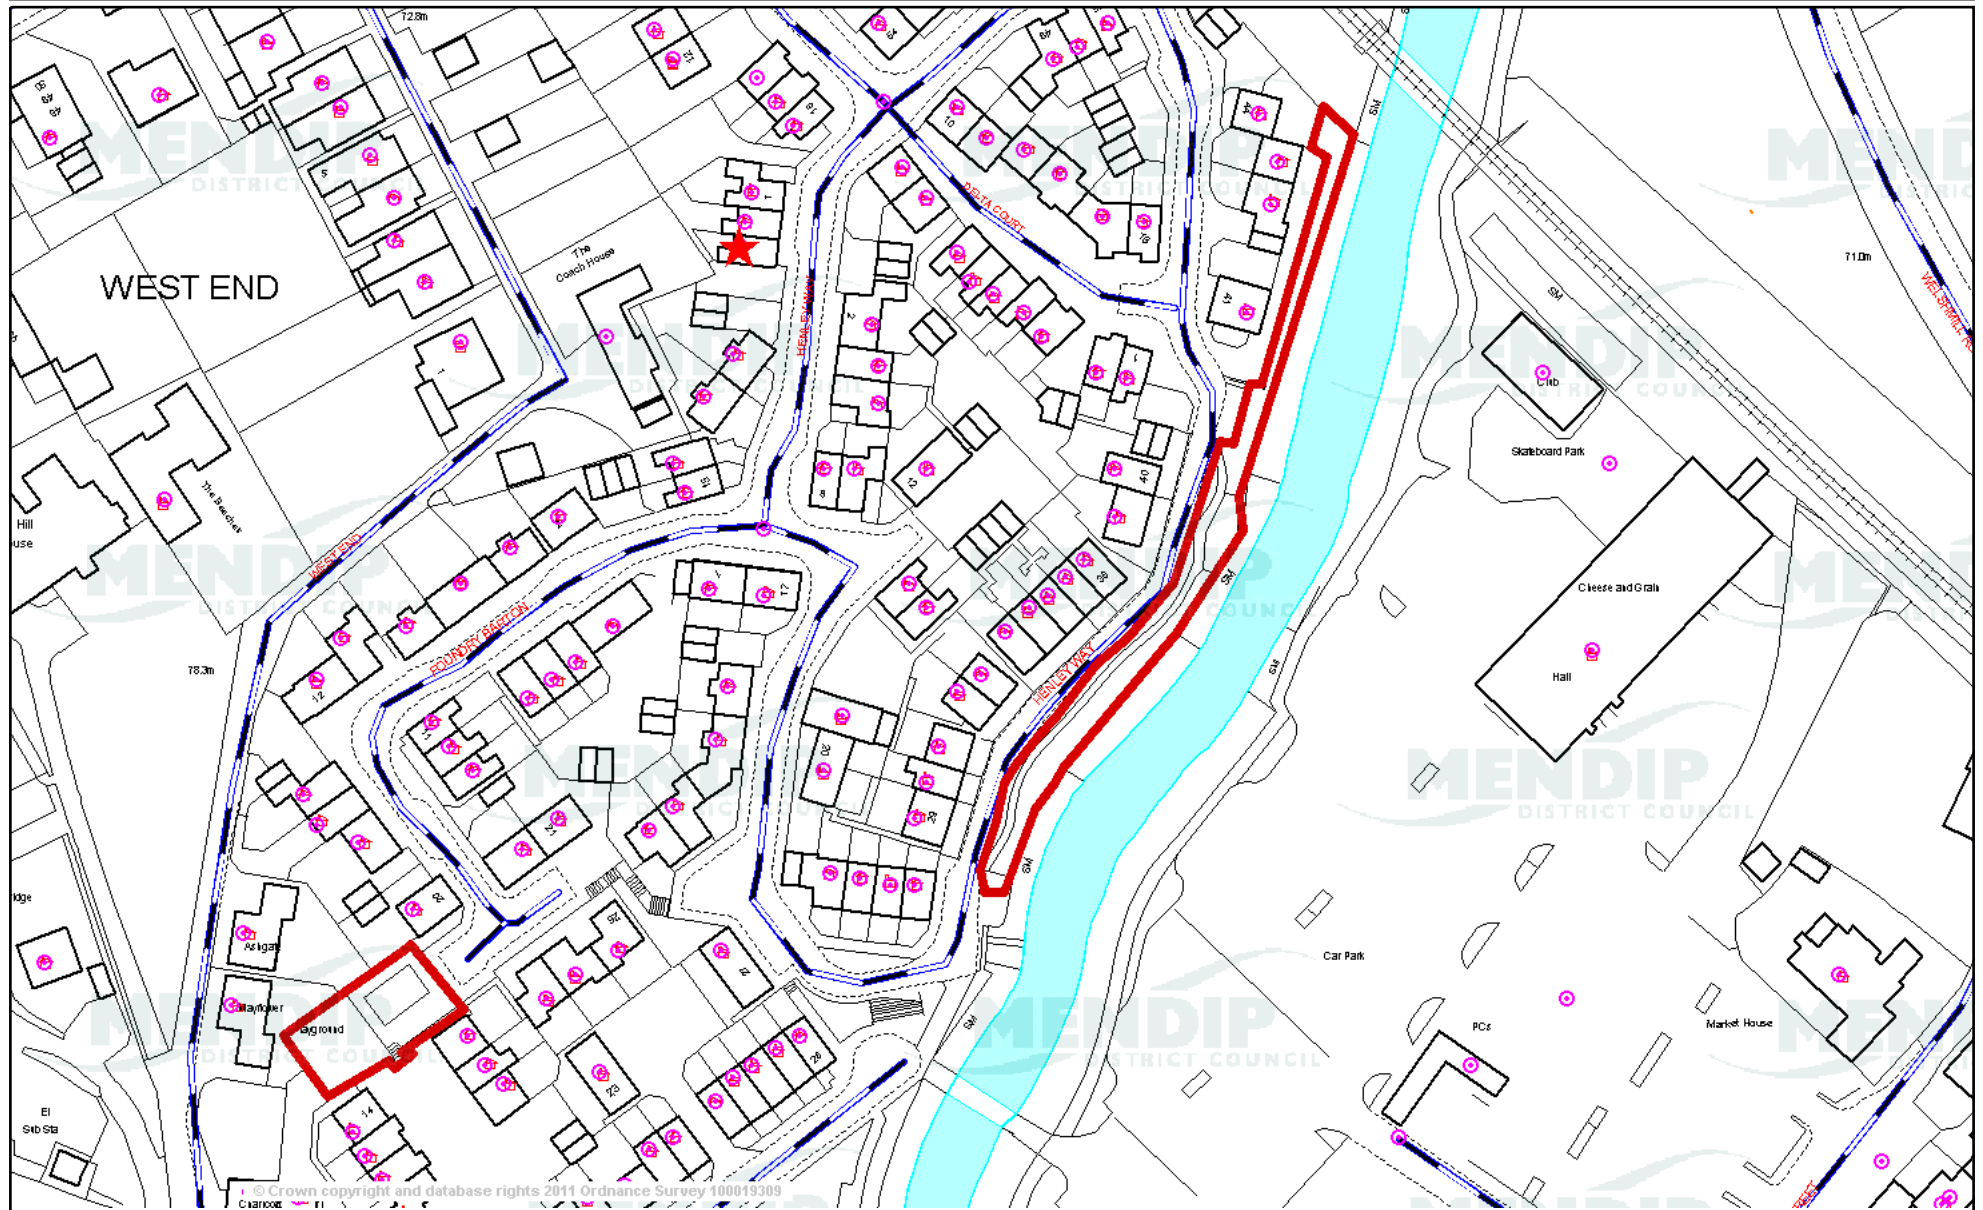

Land at Henley Way and Foundary Barton pending adoption

© Crown copyright and database rights 2011 Ordnance Survey 100019309
 Ordnance Survey

© Crown copyright and database rights 2011 Ordnance Survey
 100019309
 Additional Information © Mendip District Council

Aerial imagery 2005 and 2009 © Getmapping PLC. www.getmapping.com
 Aerial Imagery 2001 © GeoPerspectives 2001

Scale 1/1250

Date 27/6/2012

Centre = 377651 E 148320 N