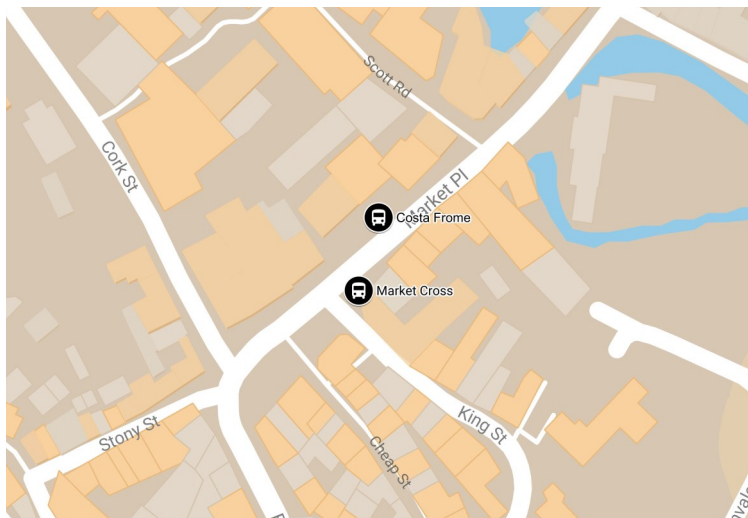

FROME MARKET PLACE BUS TIMETABLES

Discover
Frome

**Bus times from
APRIL 2018**

BUS OPERATORS:

FARESAVER

FIRST

FROME MINIBUS

LIBRA

30 - FROME CIRCUIT BUS

Costa Frome towards Rodden Road

Monday – Friday

**08:30 09:05 and then every half hour
at 5 and 35 minutes after the hour
until 17:05 (last departure)**

Saturday

09:35 11:15 13:15 14:40

Market Cross towards Feltham Drive

Monday – Friday

**08:15 08:50 09:20 and then every
half hour at 20 and at 50 minutes after
the hour until 16:50 17:20**

Saturday

09:20 11:00 13:00 15:10

31A/31B - FROME CIRCUIT BUS

31A – Costa towards Stonebridge

Monday – Friday

09:00 10:40 12:40 14:40 16:10

Saturday

09:00 10:40 12:40 14:40

31B – Costa towards Spring Gardens

Monday – Friday

11:05 13:05